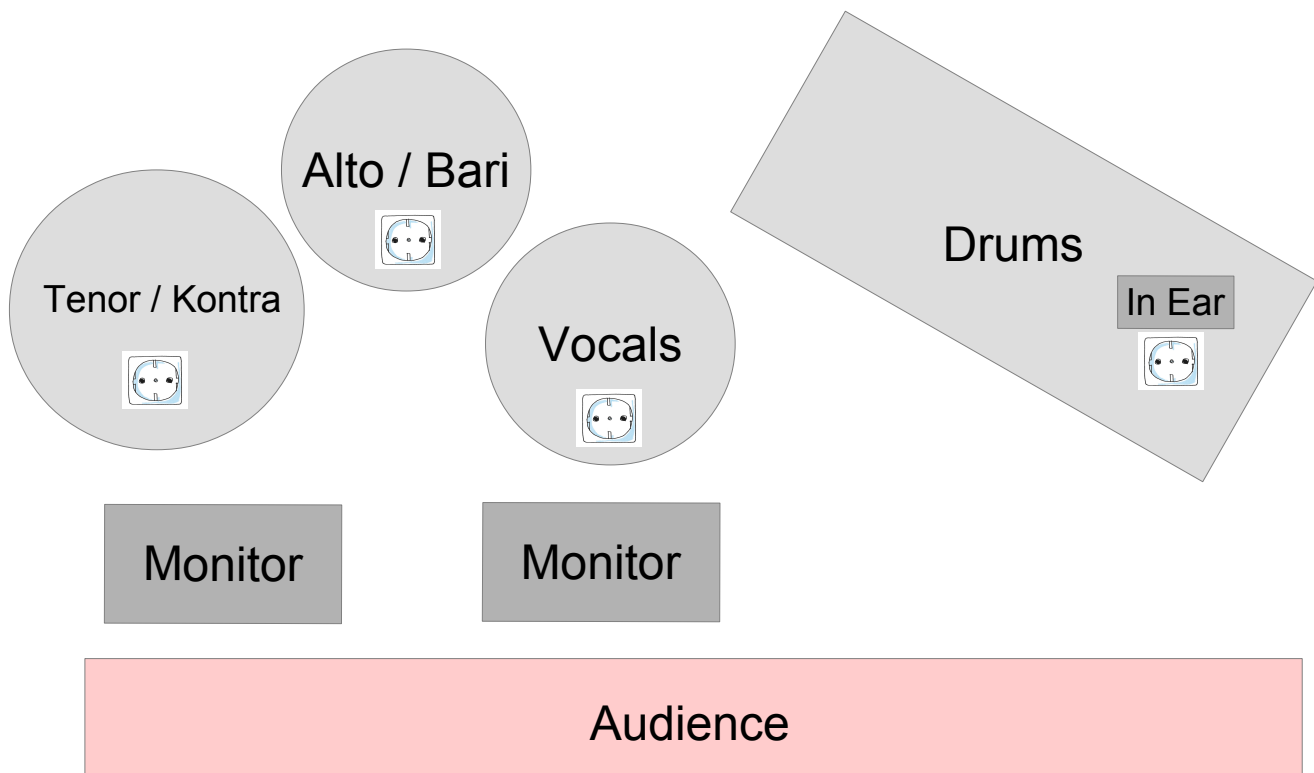

Skilbeck – Rider 2022

Leon Saleh / +49 163 87 59 268 / Leon.saleh@aol.de

- 01 Kick Drum (with hole)
- 02 Main Snare
- 03 Snare 2
- 04 & 05 2 Toms
- 06 & 07 Overheads
- 08 & 09 Sample Pad (2x own DI Box)

- 10 Bariton Saxophone (own DI Box)
- 11 Contrabass Clarinet (**DI Box needed**)
- 12 Alt- & Tenor Saxophone & Vocoder (own DI Box)

- 13 Vocals (with FX)

Drums In Ear: XLR or Klinke needed (own Mixer and Headphones)